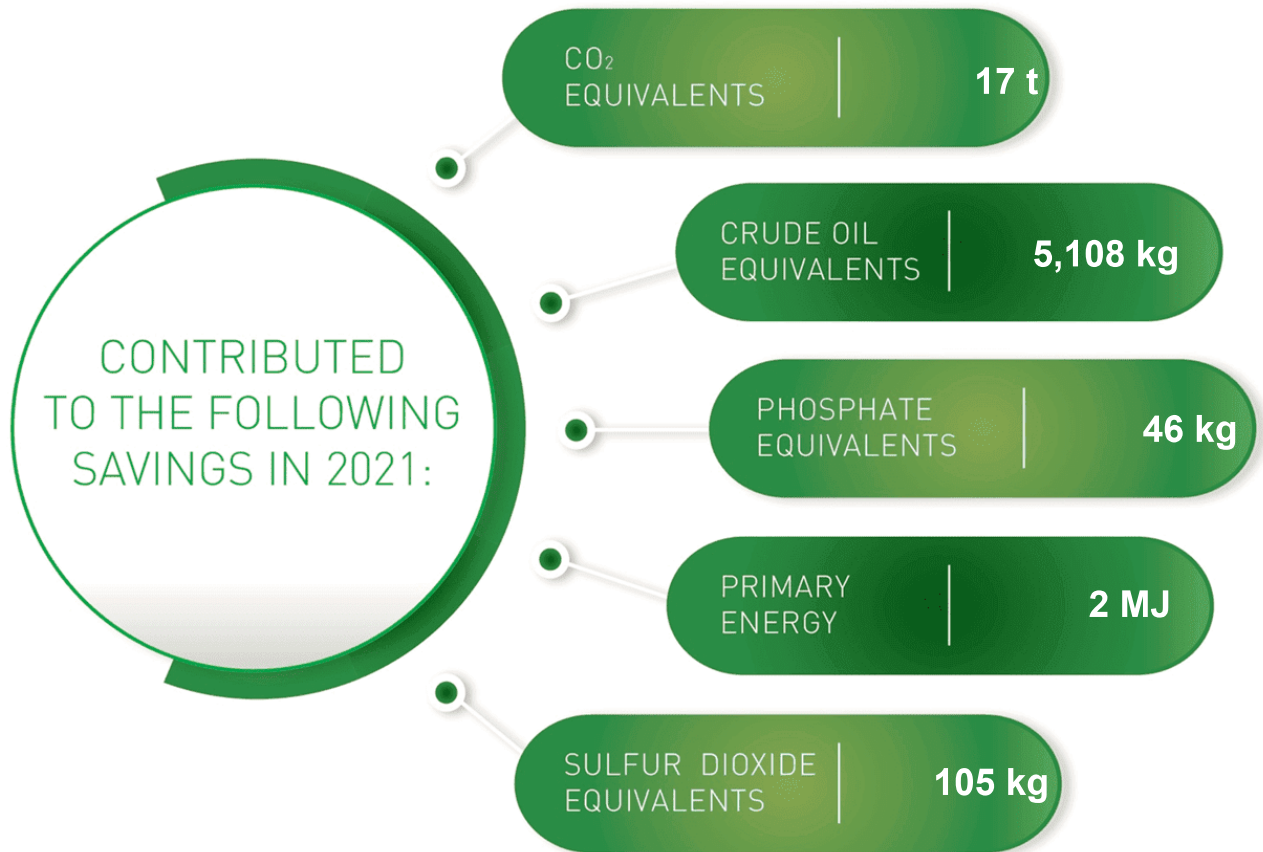

CERTIFICATE OF ENVIRONMENT

BY PARTICIPATING IN OUR DUAL SYSTEM FOR RECYCLING OF SALES PACKAGES,
THE COMPANY

Kaufmann GmbH
A - 6811 Göfis

This quantity corresponds approximately to the CO₂ emissions filtered from the air by 2 ha forest in one year.

Calculation basis: Environmental balance Der Grüne Punkt, scientifically verified by IFEU Heidelberg

17.05.2022

Date

Haucke Schlüter
Managing Director (Spokesman)

Jörg Deppmeyer
Managing Director